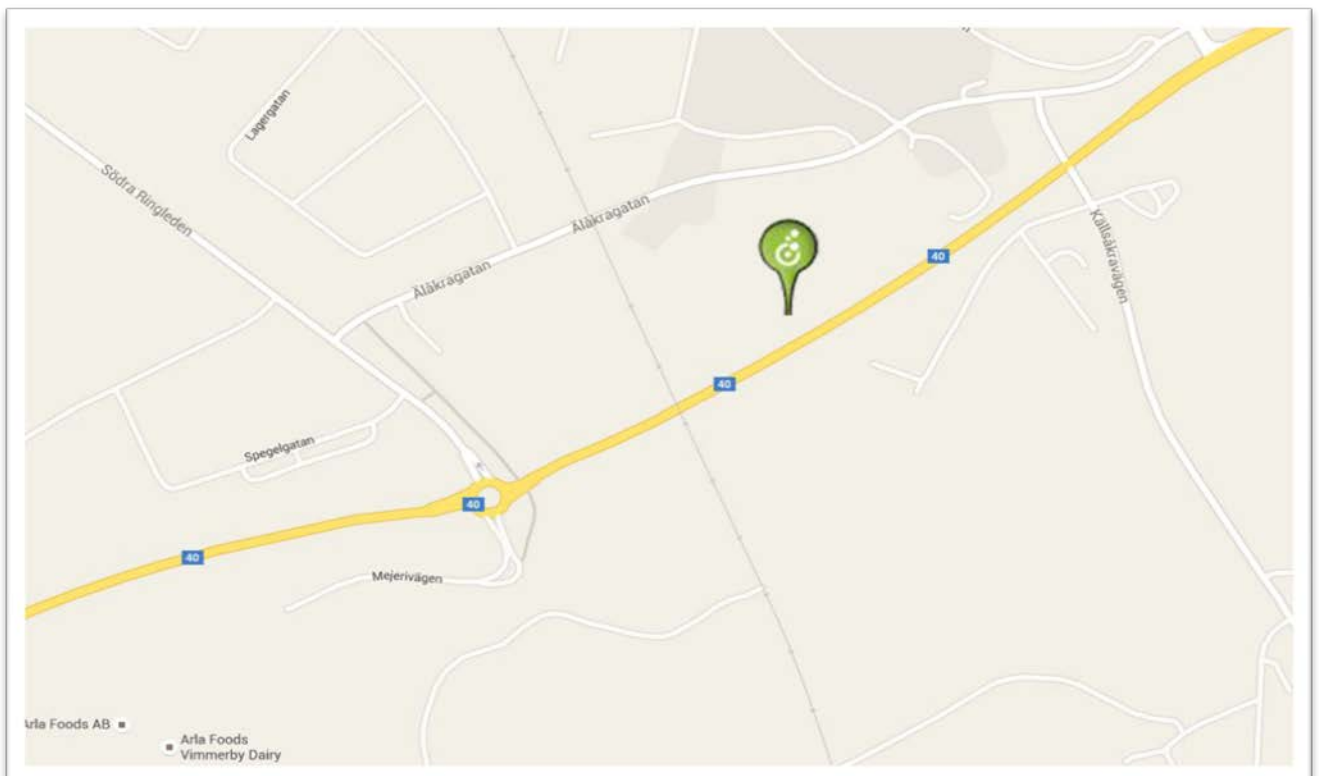

GPS (Latitude/Longitude): 56.129645, 13.397583

Varberg

Site id: 2006

Address: v/Bergkvarabuss, Gunnestorpsvägen 5, 432 95 Varberg, Sweden

Driving Information: Exit 55

Site Information: Open 6 AM – 6 PM, 1 lane, Renewable Diesel HVO

GPS (Latitude/Longitude): 57.170049, 12.274828

Vimmerby

Site id: 2007

Address: Äläkragatan 12, 598 40 Vimmerby, Sweden

Driving Information: Located at Frödinge Tanktransport AB

Site Information: Open 24H, 2 lanes, Renewable Diesel HVO, B100 Biodiesel RME, AdBlue

GPS (Latitude/Longitude): 57.657405, 15.868915

Hogstorp / Uddevalla

Site id: 2008

Address: Biofuel Express, Hogstorp 300, 451 95 Uddevalla, Sweden

Driving Information: E6, Exit 97

Site Information: Open 24H, 2 lanes, Diesel, Renewable Diesel HVO, B100 Biodiesel RME, AdBlue

GPS (Latitude/Longitude): 58.394082, 11.758498