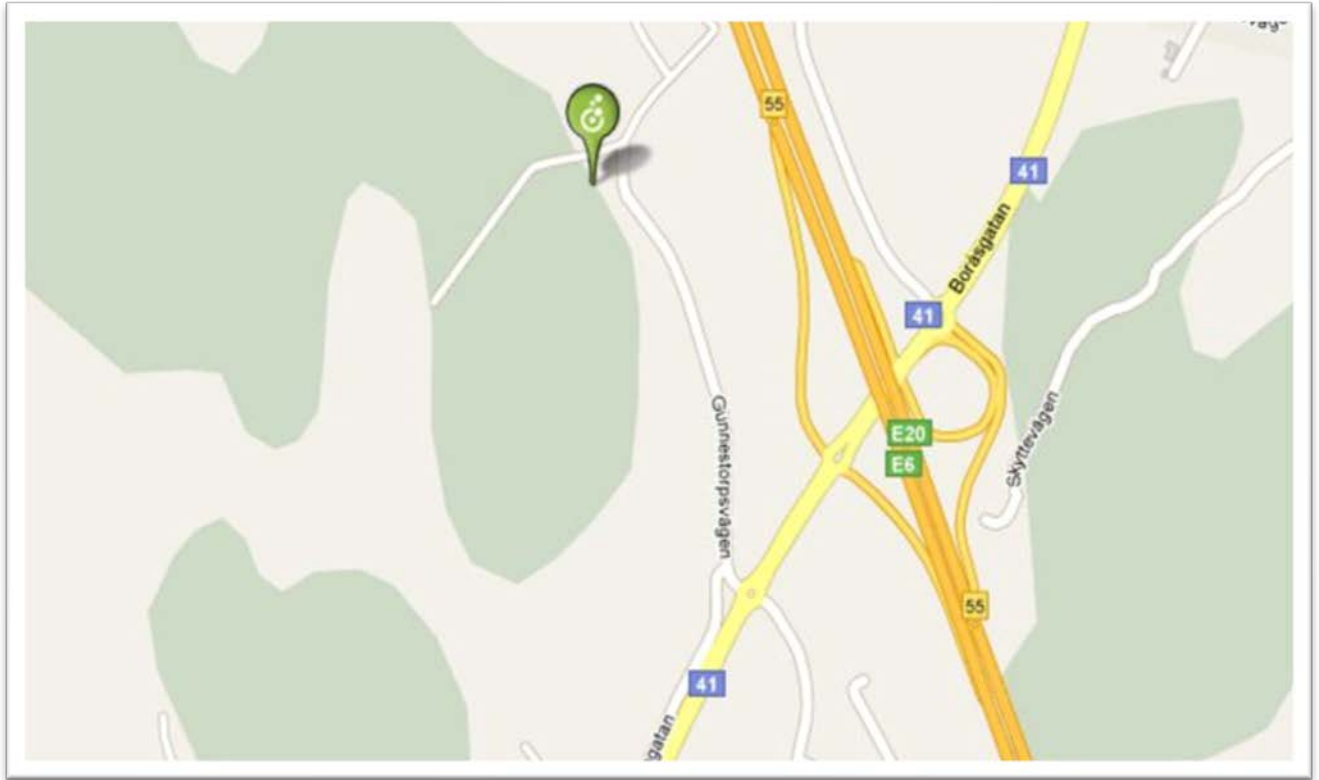

Site id: 2003

Address: Petrol Station Vida Vättern, Härstorp, 599 91 Ödeshög, Sweden

Driving Information: E4, Exit 105

Site Information: Open 24/7, 2 lanes, Diesel, Renewable Diesel HVO, B100 Biodiesel RME, AdBlue

GPS (Latitude/Longitude): 56.129645, 13.397583

Varberg

Site id: 2006

Address: v/Bergkvarabuss, Gunnestorpsvägen 5, 432 95 Varberg, Sweden

Driving Information: Exit 55

Site Information: Open 6 AM – 6 PM, 1 lane, Renewable Diesel HVO

GPS (Latitude/Longitude): 57.170049, 12.274828

Vimmerby

Site id: 2007

Address: Äläkragatan 12, 598 40 Vimmerby, Sweden

Driving Information: Located at Frödinge Tanktransport AB

Site Information: Open 24H, 2 lanes, Renewable Diesel HVO, B100 Biodiesel RME, AdBlue

GPS (Latitude/Longitude): 57.657405, 15.868915

Hogstorp / Uddevalla

Site id: 2008

Address: Biofuel Express, Hogstorp 300, 451 95 Uddevalla, Sweden

Driving Information: E6, Exit 97

Site Information: Open 24H, 2 lanes, Diesel, Renewable Diesel HVO, B100 Biodiesel RME, AdBlue