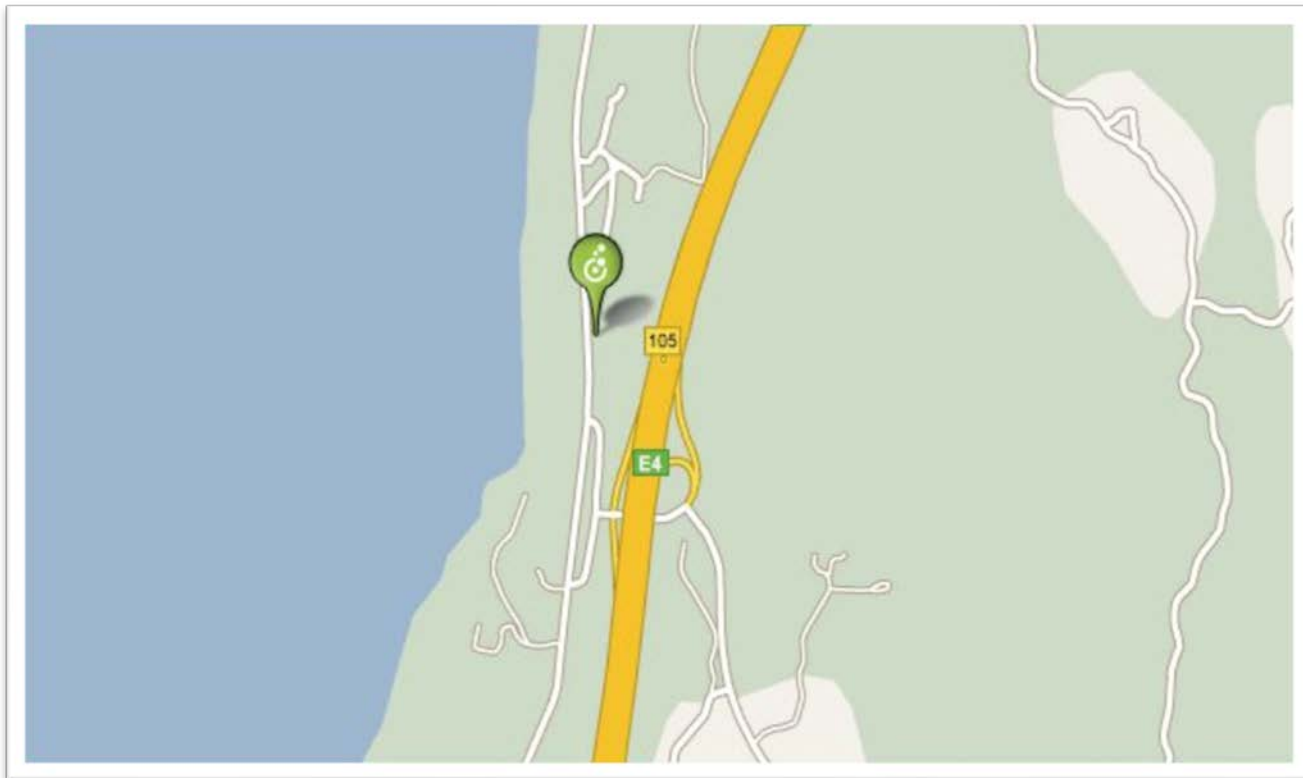

Site id: 2003

Address: Petrol Station Vida Vättern, Härstorp, 599 91 Ödeshög, Sweden

Driving Information: E4, Exit 105

Site Information: Open 24/7, 2 lanes, Diesel, Renewable Diesel HVO, B100 Biodiesel RME, AdBlue

GPS (Latitude/Longitude): 58.149508, 14.568919